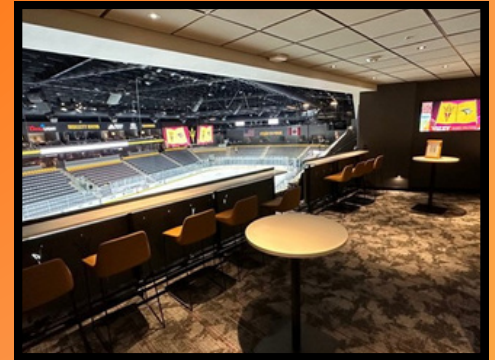

\$120 per ticket

Includes \$30 food & beverage package per person

STANDARD SUITES

Min group size: 6

Max Capacity: 17

Includes 2 VIP parking space

Option A

\$100 per ticket

No food & beverage included

Option B

\$130 per ticket

Includes \$30 food & beverage package per person

GROUP SUITES

Min group size: 12

Max Capacity: 29

Includes 2 VIP parking space