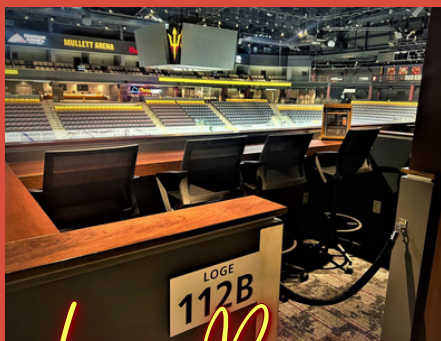

**MULLETT
ARENA**

Billy Currington ON TOUR

Friday, Sept. 6th, 7pm

WITH SPECIAL GUESTS

*Eli Young Band
and Marlon Funaki*

PREMIUM OPTIONS

Loge Boxes

Includes 1 VIP parking space

Option A

\$340 per box

Includes 4 tickets

No food & beverage included

Option B

\$460 per box

Includes 4 tickets +

\$120 food & beverage package

Standard Suites

Min group size: 10

Max Capacity: 17

Includes 2 VIP parking spaces

Option A

\$95 per ticket

No food & beverage included

Option B

\$125 per ticket

Includes \$30 food & beverage package per person

Group Suites

Min group size: 20

Max Capacity: 29

Includes 2 VIP parking spaces

Option A

\$95 per ticket